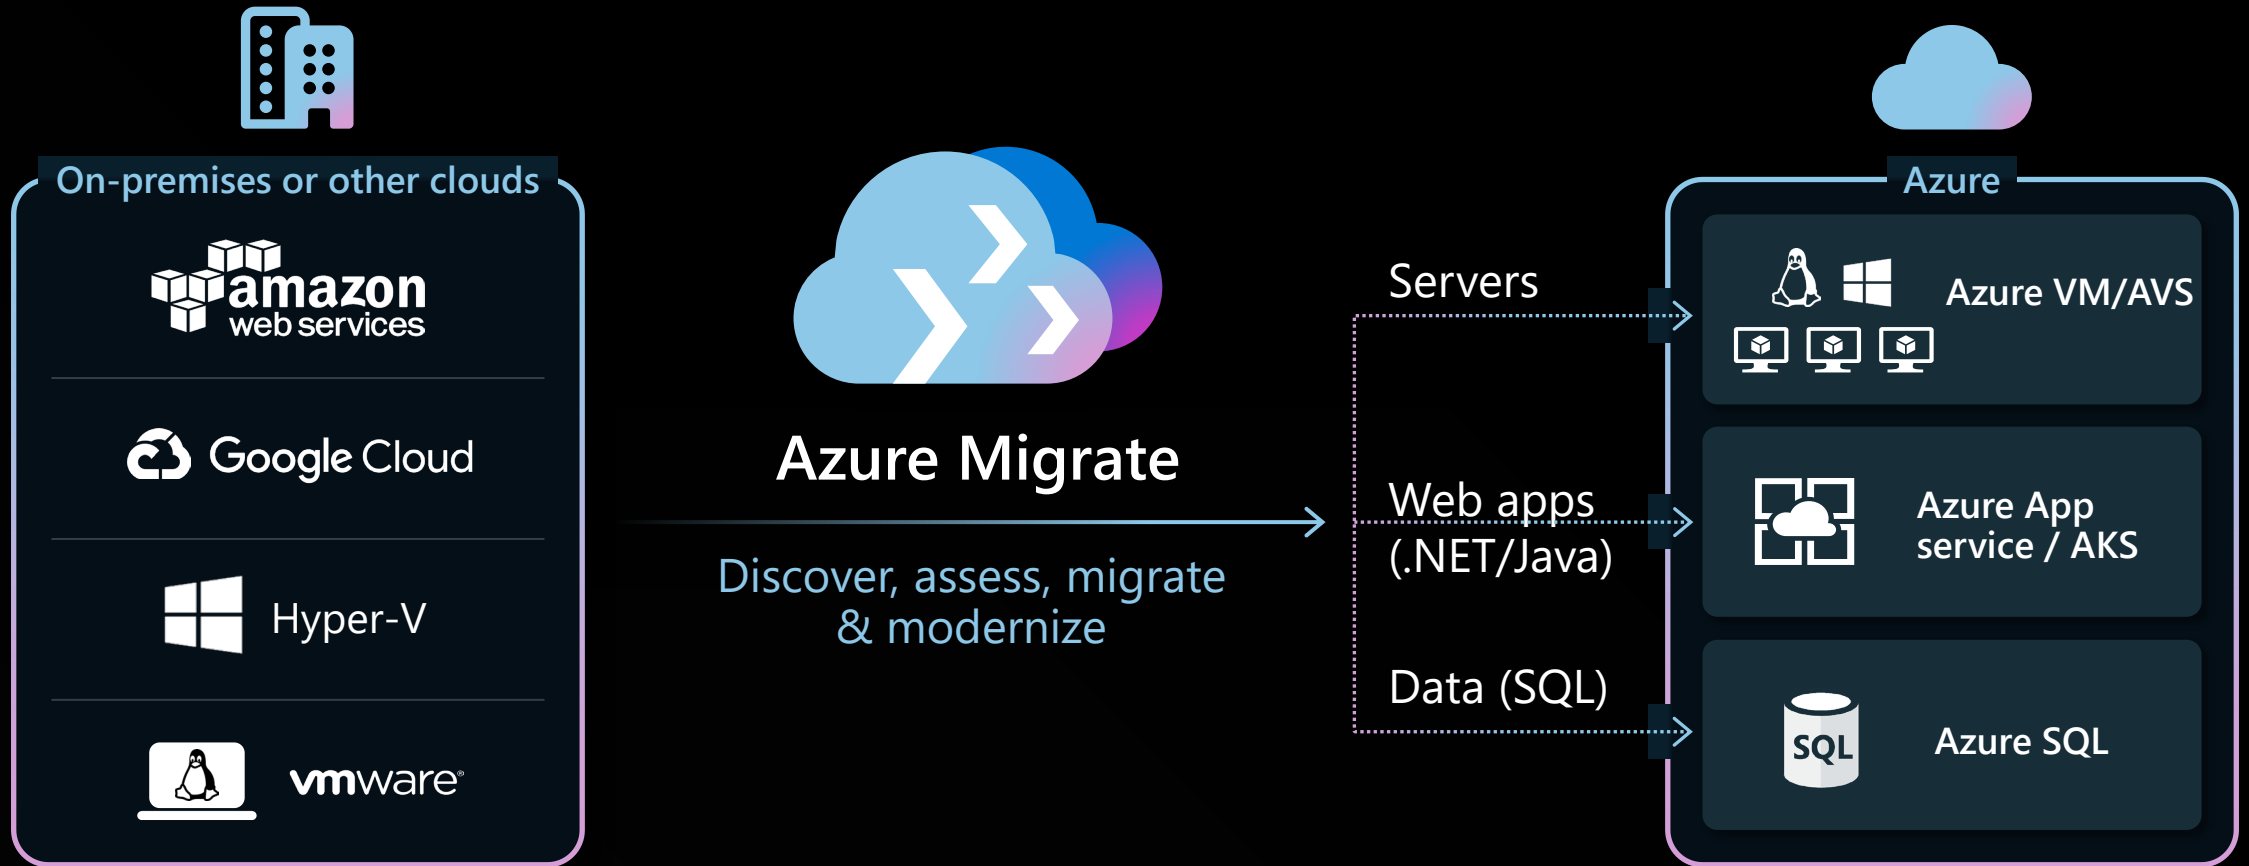

Npo
SISTEMI
A RICOH COMPANY

SIMPLIFY
THROUGH
TECHNOLOGIES

Microsoft
Solutions Partner

NPO SISTEMI ACADEMY - INNOVATION STATION

*Soluzioni Cloud On Premise attraverso
Microsoft Azure Local*

Adaptive cloud approach

Operate with AI-enhanced central management and security

Rapidly develop and scale applications across boundaries

Unify data and AI across a distributed estate

One unified and customizable global to local infrastructure

Enabled by Azure Arc

Azure Migrate

Your free tool for secure migration to Azure

Microsoft Azure

Single control plane with Azure Arc

Infrastructure

Connect and operate hybrid resources as native Azure resources

Edge

Introducing **Azure Local**

Cloud infrastructure for distributed locations, enabled by Azure Arc

Operate and scale with the power of the cloud

Ready for all your apps: VMs and containers alike

Flexibility to meet your requirements and budget