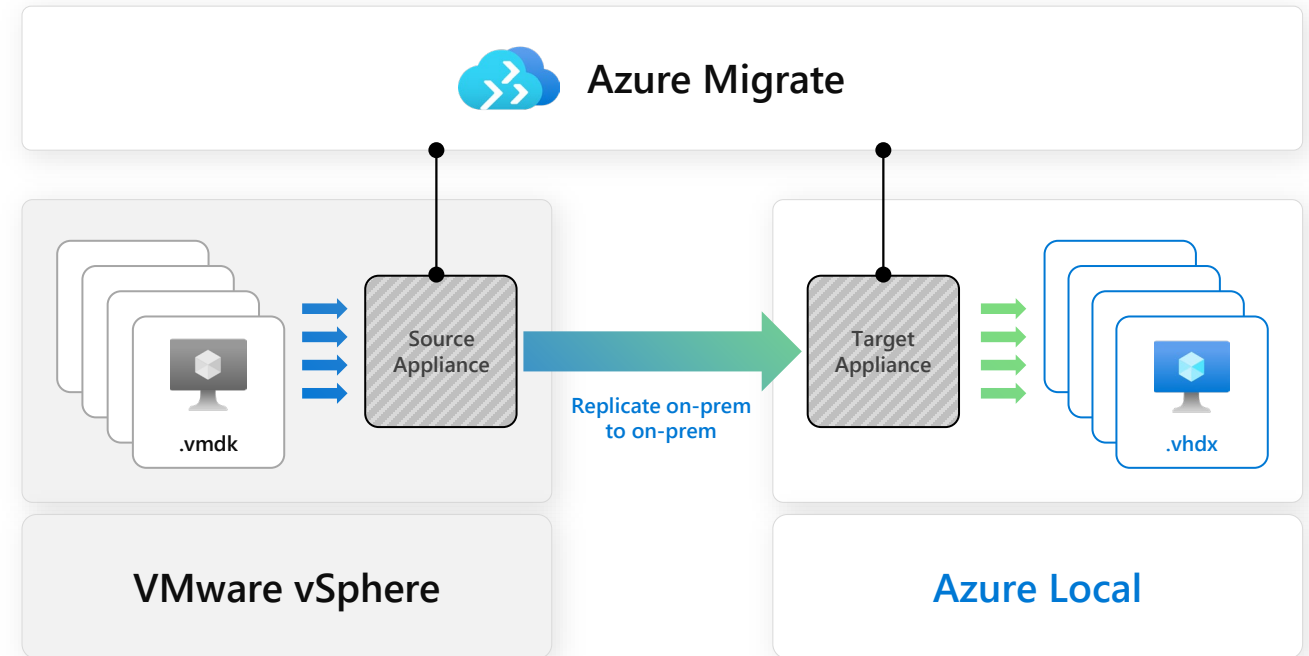

Migrate from VMware to Azure Local (preview)

NEW

Reduce your VMware costs and footprint with full-stack alternative

No need to change/rewrite apps

Copy and convert VMware VMDK to Azure Arc VM entirely on-premises

Guided workflow in Azure Migrate

Learn more at aka.ms/AzureLocal/Migrate