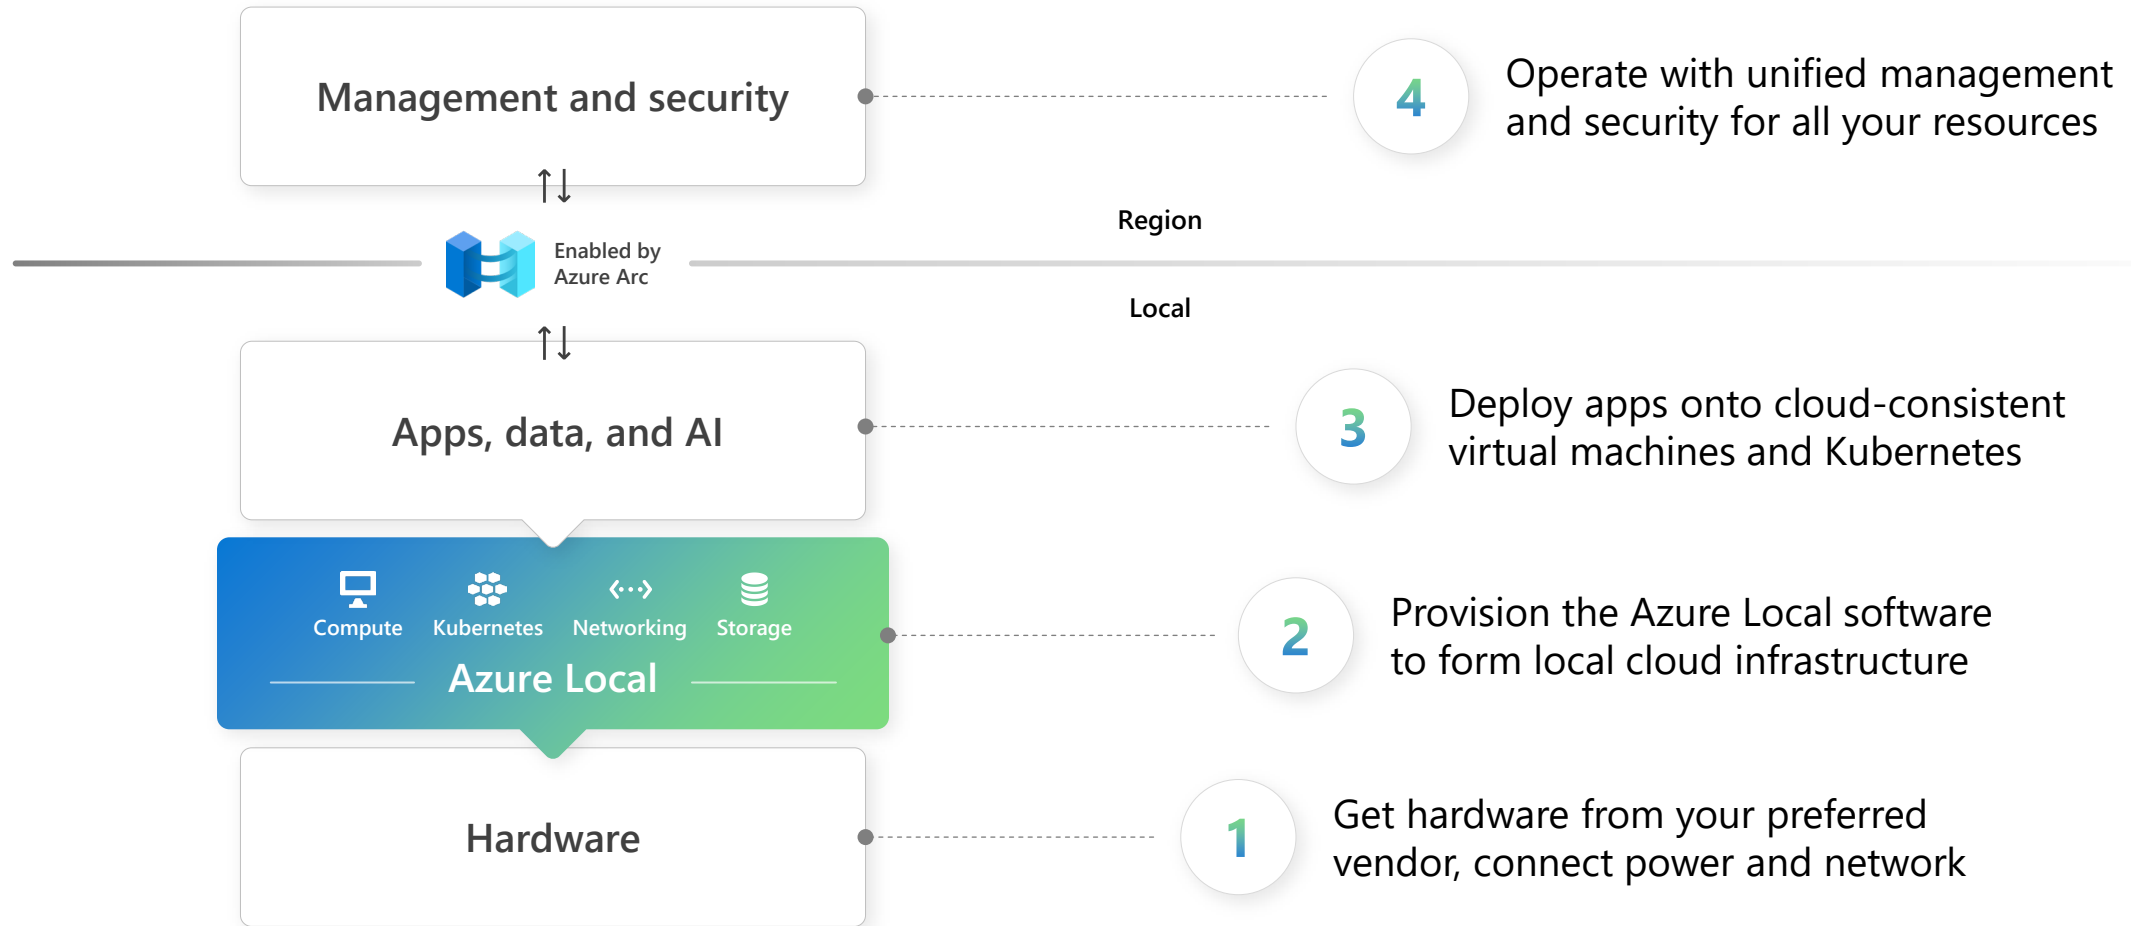

Functions

Logic Apps

Machine Learning

Services

Deploy and run Azure services outside of Azure while still operating it from Azure

Azure Arc-enabled services

Multi-cloud

Datacenter

Edge

Introducing **Azure Local**

Cloud infrastructure for distributed locations, enabled by Azure Arc

Operate and scale with the power of the cloud

Ready for all your apps: VMs and containers alike

Flexibility to meet your requirements and budget

Extend cloud security to your distributed locations

How Azure Local works (connected)

Migrate from VMware to Azure Local (preview)

NEW

Reduce your VMware costs and footprint with full-stack alternative

No need to change/rewrite apps